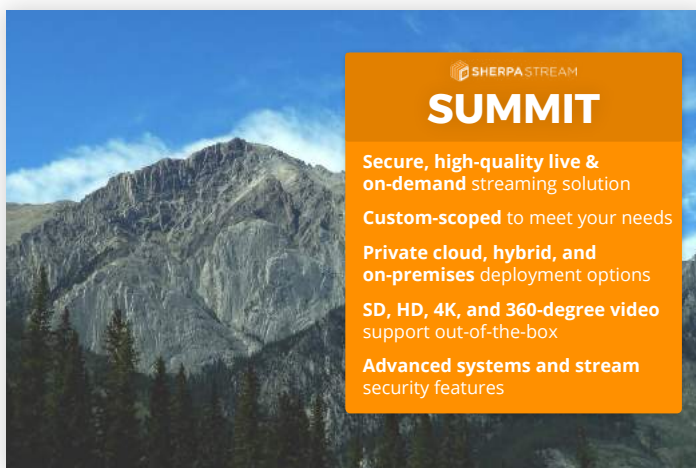

## WHAT IS SUMMIT?

Sherpa **Summit** is a custom-scoped platform solution for organizational departments with more involved or complex internal or external virtual event and video streaming requirements. **Summit** has added security, scalability, and deployment options designed for high-impact events, sensitive or proprietary content, and everything in between.

## WHO IS IT FOR?

**Summit** is recommended for companies or organizations that have a deeper footprint with respect to video content, whether for internal communications, external communications, or both. Those with a firm understanding of what is necessary to accomplish their video streaming and virtual events strategy should consult a representative and develop a tailored Sherpa **Summit** solution for:

## KEY BENEFITS

As a custom-scoped solution **Summit** is designed for organizations that have specific needs in mind with respect to virtual events and video, and that need to manage an ever-growing library of live and on-demand video content. Sherpa **Summit** Treks yield many notable benefits for those that have developed a clear strategy around their video content, such as: